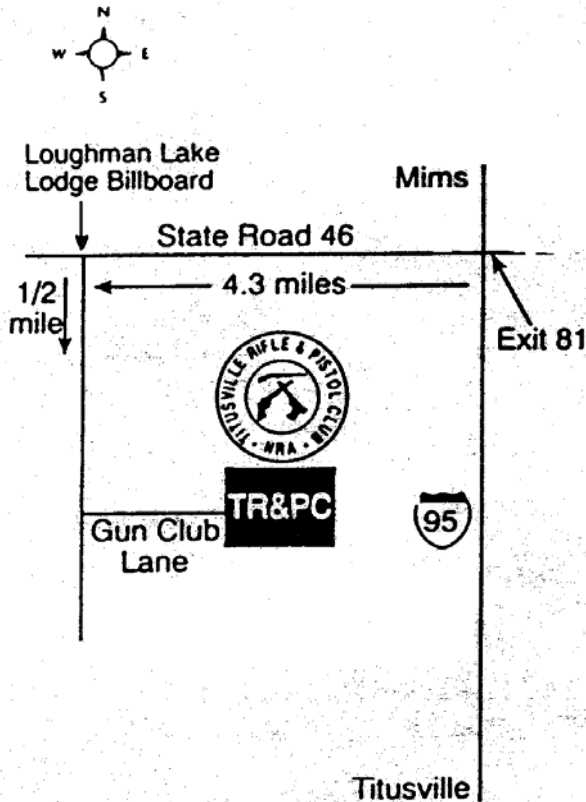

## DIRECTIONS

**Titusville Rifle & Pistol Club**  
**P.O. Box 6482**  
**Titusville, Fl. 32782-6482**  
**321-268-1312**

- TR&PC is open to the general public. Range fee is: \$10.00 per shooter per day.
- Normal hours: Sunday-Saturday 9:00 am. – 1:00 pm. Phone 268-1312 prior to coming to ensure Range is open and available, or to check activities.
- First Saturday of each month, IPSC matches, 8:00 am. - 5:00 pm.
- First Sunday of each month, 8:00 am. –1:00 pm. Central Florida Long Rifles (Black Powder) on 100 yard rifle range.
- First Sunday of each month, SSAS Cowboy shoot on 200 yd. range
- Second and fourth Saturday of each month, Trap match, 1:00 pm.- 4:00 pm.
- Third Saturday of each month- Archery, 8:00am.-5:00 pm.
- Third Sunday of each month IDPA shoot on the 200 yd. range.

To join the TR&PC, complete an application, and attend a club meeting on the first or third Wednesday of the month, 7:30 pm. in the Club House. Dues are \$100.00 per year. NRA membership is required. If you are not an NRA member, you can become a member at the meeting.

**TITUSVILLE**  
**RIFLE AND PISTOL**  
**CLUB**

**Range Rules**  
**and**  
**General Information**